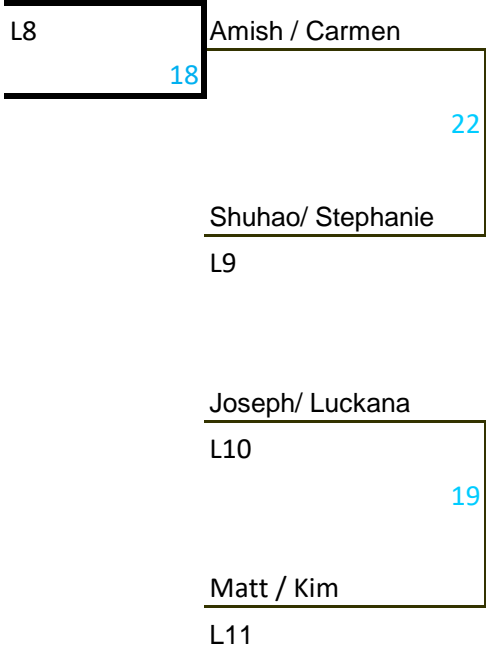

2018 ODBA Oliver Social

Will / Valerie

XD-A

Note:

Guarantee 3 Matches

Lost first match in A - go to C

Lost 2nd match in A - go to B

Lost 1st match in C - go to D

Will / Valeries

Amish / Carmen

36 Amish / Carmen
 11, 20-22, 12 **XD - C**

Mixed Doubles

- 1 Will Chen & Valerie Daoust
- 2 Trevor Ha & Riza Saculles
- 3 Gregorius Erico & Jackie Huang
- 4 Yourwin Costales & Tanya Coronel
- 5 Michael Mah & Abby Wang
- 6 Joseph Bautista & Luckana W
- 7 Amish Servansing Carmen Megan
- 8 Patrick St. Jean & Nathalie Ostiguy
- 9 Matt Medbury & Kim Nguyen
- 10 Enrico Kanwella & Allysa Kanwella
- 11 Wei Shao Tom & Lili Yan
- 12 Matthew Hui & Jenny Fong
- 13 James Chen & Vy Nguyen
- 14 Shuhao Wu & Stephanie Eng
- 15 Joel Ferguson & Nicole Blimkie
- 16 Mitch Ferguson & Audy Liedtke
- 17 Jean Jr Cadieux & Estelle Cadieux
- 18 David Long & Chi Van
- 19 Yiwei Chen & Stephanie Wang