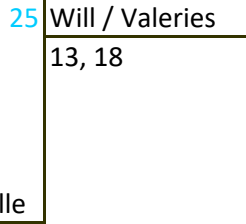

Amish / Carmen