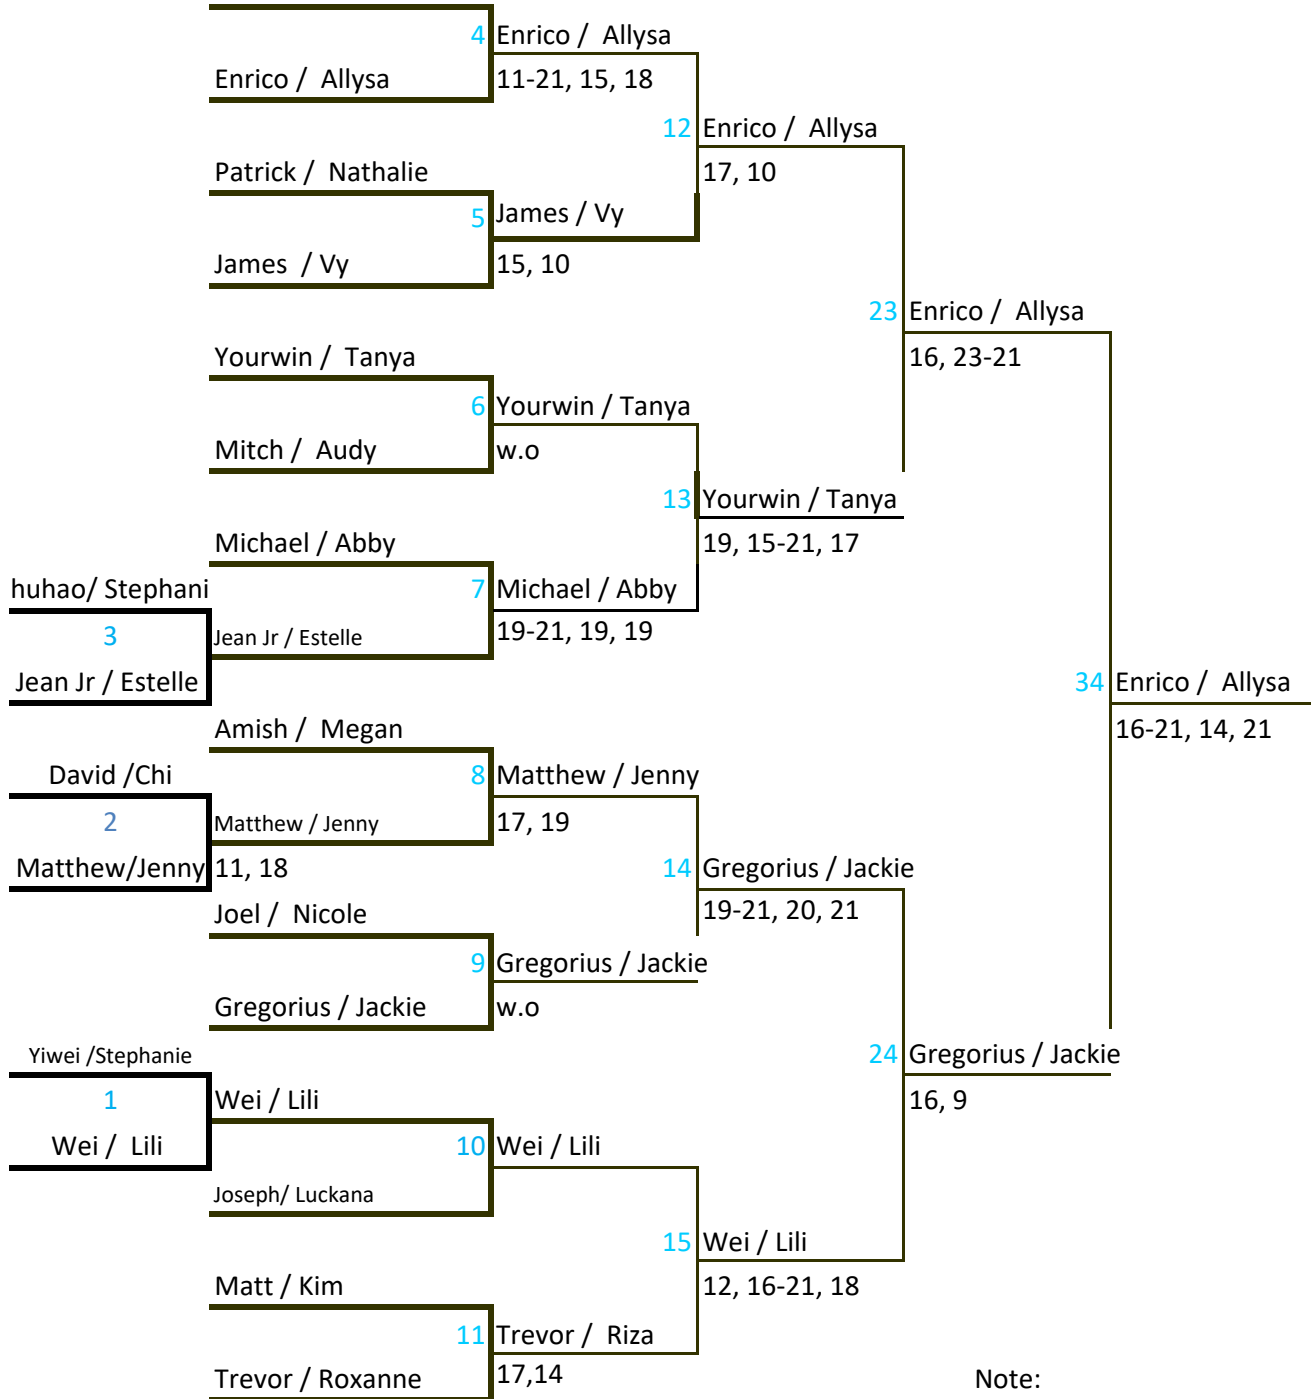

2018 ODBA Oliver Social

Will / Valerie

XD-A

Note:

Guarantee 3 Matches

Lost first match in A - go to C

Lost 2nd match in A - go to B

Lost 1st match in C - go to D

Will / Valeries

Amish / Carmen

36 Amish / Carmen
 11, 20-22, 12 **XD - C**

Mixed Doubles

- 1 Will Chen & Valerie Daoust
- 2 Trevor Ha & Riza Saculles
- 3 Gregorius Erico & Jackie Huang
- 4 Yourwin Costales & Tanya Coronel
- 5 Michael Mah & Abby Wang
- 6 Joseph Bautista & Luckana W
- 7 Amish Servansing Carmen Megan
- 8 Patrick St. Jean & Nathalie Ostiguy
- 9 Matt Medbury & Kim Nguyen
- 10 Enrico Kanwella & Allysa Kanwella
- 11 Wei Shao Tom & Lili Yan
- 12 Matthew Hui & Jenny Fong
- 13 James Chen & Vy Nguyen
- 14 Shuhao Wu & Stephanie Eng
- 15 Joel Ferguson & Nicole Blimkie
- 16 Mitch Ferguson & Audy Liedtke
- 17 Jean Jr Cadieux & Estelle Cadieux
- 18 David Long & Chi Van
- 19 Yiwei Chen & Stephanie Wang

Note:

Guarantee 3 Matches
Lost first match in A- go to C
Lost 2nd match in A - go to B
Lost 1st match in C - go to D

2018 ODBA Oliver Social Mixed Doubles

- 1 Will / Valerie
- 2 Trevor / Riza
- 3 Gregorius / Jackie
- 4 **Yourwin / Tanya**
- 5 Michael / Abby
- 6 Joseph/ Luckana
- 7 **Amish / Megan**
- 8 **Patrick / Nathalie**
- 9 Matt / Kim
- 10 Enrico / Allysa
- 11 **Wei / Lili**
- 12 Matthew / Jenny
- 13 James / Vy
- 14 **Shuhao/ Stephanie**
- 15 Joel / Nicole
- 16 **Mitch / Audy**
- 17 Jean Jr / Estelle
- 18 David / Chi
- 19 Yiwei /Stephanie