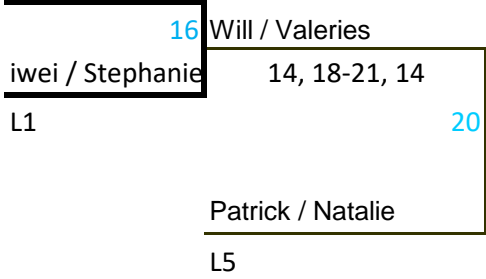

2018 ODBA Oliver Social

Will / Valerie

XD-A

Note:

Guarantee 3 Matches

Lost first match in A - go to C

Lost 2nd match in A - go to B

Lost 1st match in C - go to D

Will / Valeries

Amish / Carmen

36 Amish / Carmen
 11, 20-22, 12 **XD - C**

Mixed Doubles

- 1 Will Chen & Valerie Daoust
- 2 Trevor Ha & Riza Saculles
- 3 Gregorius Erico & Jackie Huang
- 4 Yourwin Costales & Tanya Coronel
- 5 Michael Mah & Abby Wang
- 6 Joseph Bautista & Luckana W
- 7 Amish Servansing Carmen Megan
- 8 Patrick St. Jean & Nathalie Ostiguy
- 9 Matt Medbury & Kim Nguyen
- 10 Enrico Kanwella & Allysa Kanwella
- 11 Wei Shao Tom & Lili Yan
- 12 Matthew Hui & Jenny Fong
- 13 James Chen & Vy Nguyen
- 14 Shuhao Wu & Stephanie Eng
- 15 Joel Ferguson & Nicole Blimkie
- 16 Mitch Ferguson & Audy Liedtke
- 17 Jean Jr Cadieux & Estelle Cadieux
- 18 David Long & Chi Van
- 19 Yiwei Chen & Stephanie Wang