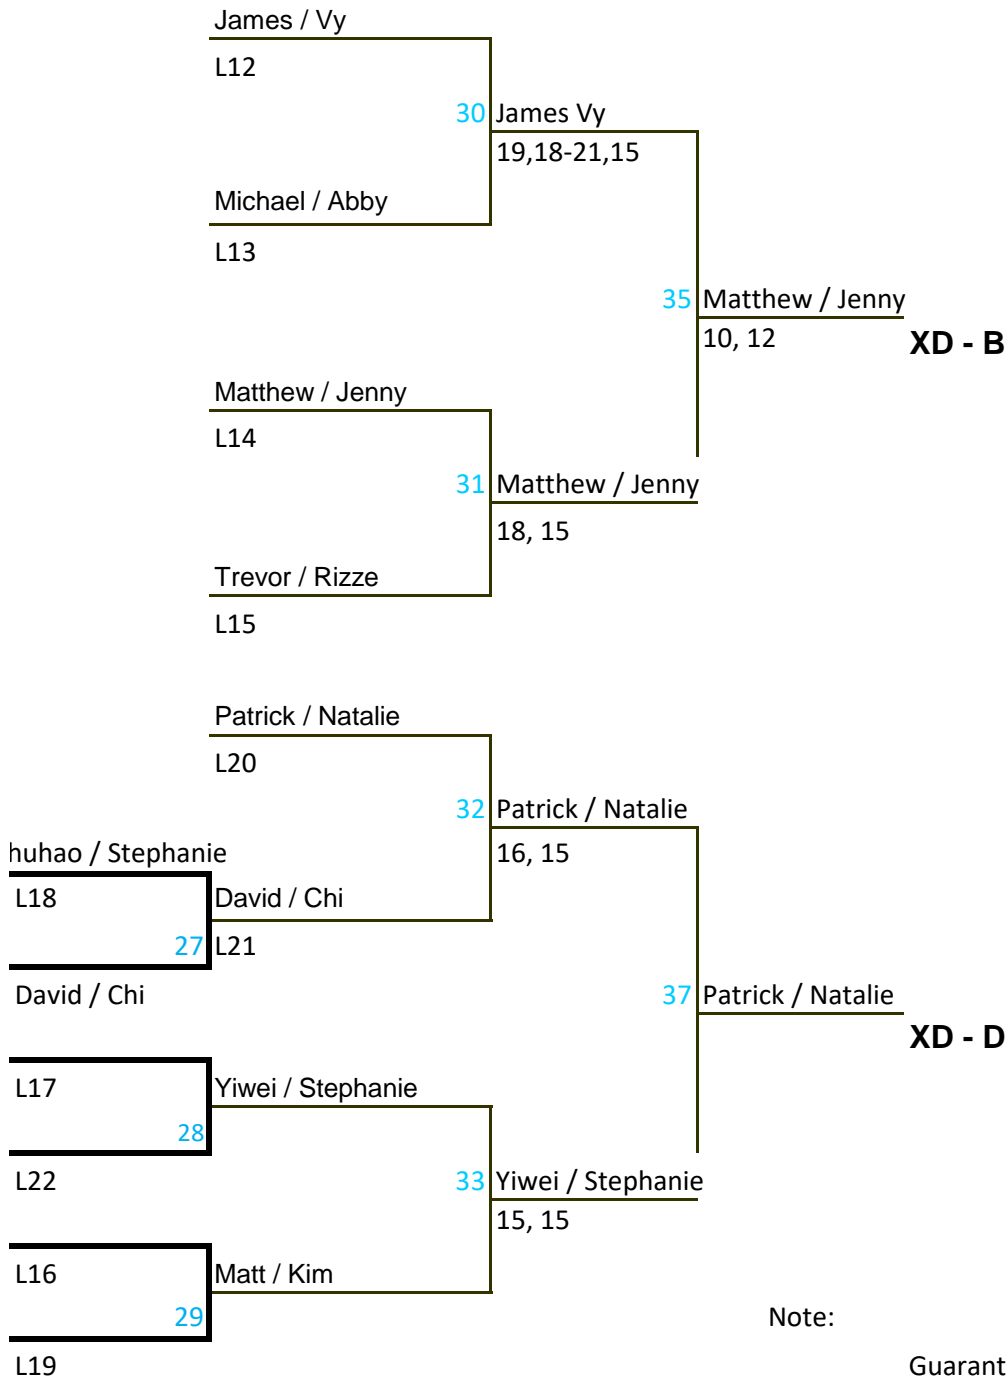

2018 ODBA Oliver Social

Will / Valerie

XD-A

Note:

Guarantee 3 Matches

Lost first match in A - go to C

Lost 2nd match in A - go to B

Lost 1st match in C - go to D

Will / Valeries

Amish / Carmen

36 Amish / Carmen
 11, 20-22, 12 **XD - C**

Mixed Doubles

- 1 Will Chen & Valerie Daoust
- 2 Trevor Ha & Riza Saculles
- 3 Gregorius Erico & Jackie Huang
- 4 Yourwin Costales & Tanya Coronel
- 5 Michael Mah & Abby Wang
- 6 Joseph Bautista & Luckana W
- 7 Amish Servansing Carmen Megan
- 8 Patrick St. Jean & Nathalie Ostiguy
- 9 Matt Medbury & Kim Nguyen
- 10 Enrico Kanwella & Allysa Kanwella
- 11 Wei Shao Tom & Lili Yan
- 12 Matthew Hui & Jenny Fong
- 13 James Chen & Vy Nguyen
- 14 Shuhao Wu & Stephanie Eng
- 15 Joel Ferguson & Nicole Blimkie
- 16 Mitch Ferguson & Audy Liedtke
- 17 Jean Jr Cadieux & Estelle Cadieux
- 18 David Long & Chi Van
- 19 Yiwei Chen & Stephanie Wang

Note:

Guarantee 3 Matches
Lost first match in A- go to C
Lost 2nd match in A - go to B
Lost 1st match in C - go to D

2018 ODBA Oliver Social Mixed Doubles

- 1 Will / Valerie
- 2 Trevor / Riza
- 3 Gregorius / Jackie
- 4 **Yourwin / Tanya**
- 5 Michael / Abby
- 6 Joseph/ Luckana
- 7 **Amish / Megan**
- 8 **Patrick / Nathalie**
- 9 Matt / Kim
- 10 Enrico / Allysa
- 11 **Wei / Lili**
- 12 Matthew / Jenny
- 13 James / Vy
- 14 **Shuhao/ Stephanie**
- 15 Joel / Nicole
- 16 **Mitch / Audy**
- 17 Jean Jr / Estelle
- 18 David / Chi
- 19 Yiwei /Stephanie