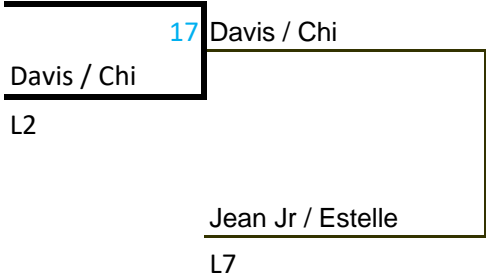

2018 ODBA Oliver Social

Will / Valerie

XD-A

Note:

Guarantee 3 Matches

Lost first match in A - go to C

Lost 2nd match in A - go to B

Lost 1st match in C - go to D

Will / Valeries

Amish / Carmen

36 Amish / Carmen
 11, 20-22, 12 **XD - C**

Mixed Doubles

- 1 Will Chen & Valerie Daoust
- 2 Trevor Ha & Riza Saculles
- 3 Gregorius Erico & Jackie Huang
- 4 Yourwin Costales & Tanya Coronel
- 5 Michael Mah & Abby Wang
- 6 Joseph Bautista & Luckana W
- 7 Amish Servansing Carmen Megan
- 8 Patrick St. Jean & Nathalie Ostiguy
- 9 Matt Medbury & Kim Nguyen
- 10 Enrico Kanwella & Allysa Kanwella
- 11 Wei Shao Tom & Lili Yan
- 12 Matthew Hui & Jenny Fong
- 13 James Chen & Vy Nguyen
- 14 Shuhao Wu & Stephanie Eng
- 15 Joel Ferguson & Nicole Blimkie
- 16 Mitch Ferguson & Audy Liedtke
- 17 Jean Jr Cadieux & Estelle Cadieux
- 18 David Long & Chi Van
- 19 Yiwei Chen & Stephanie Wang