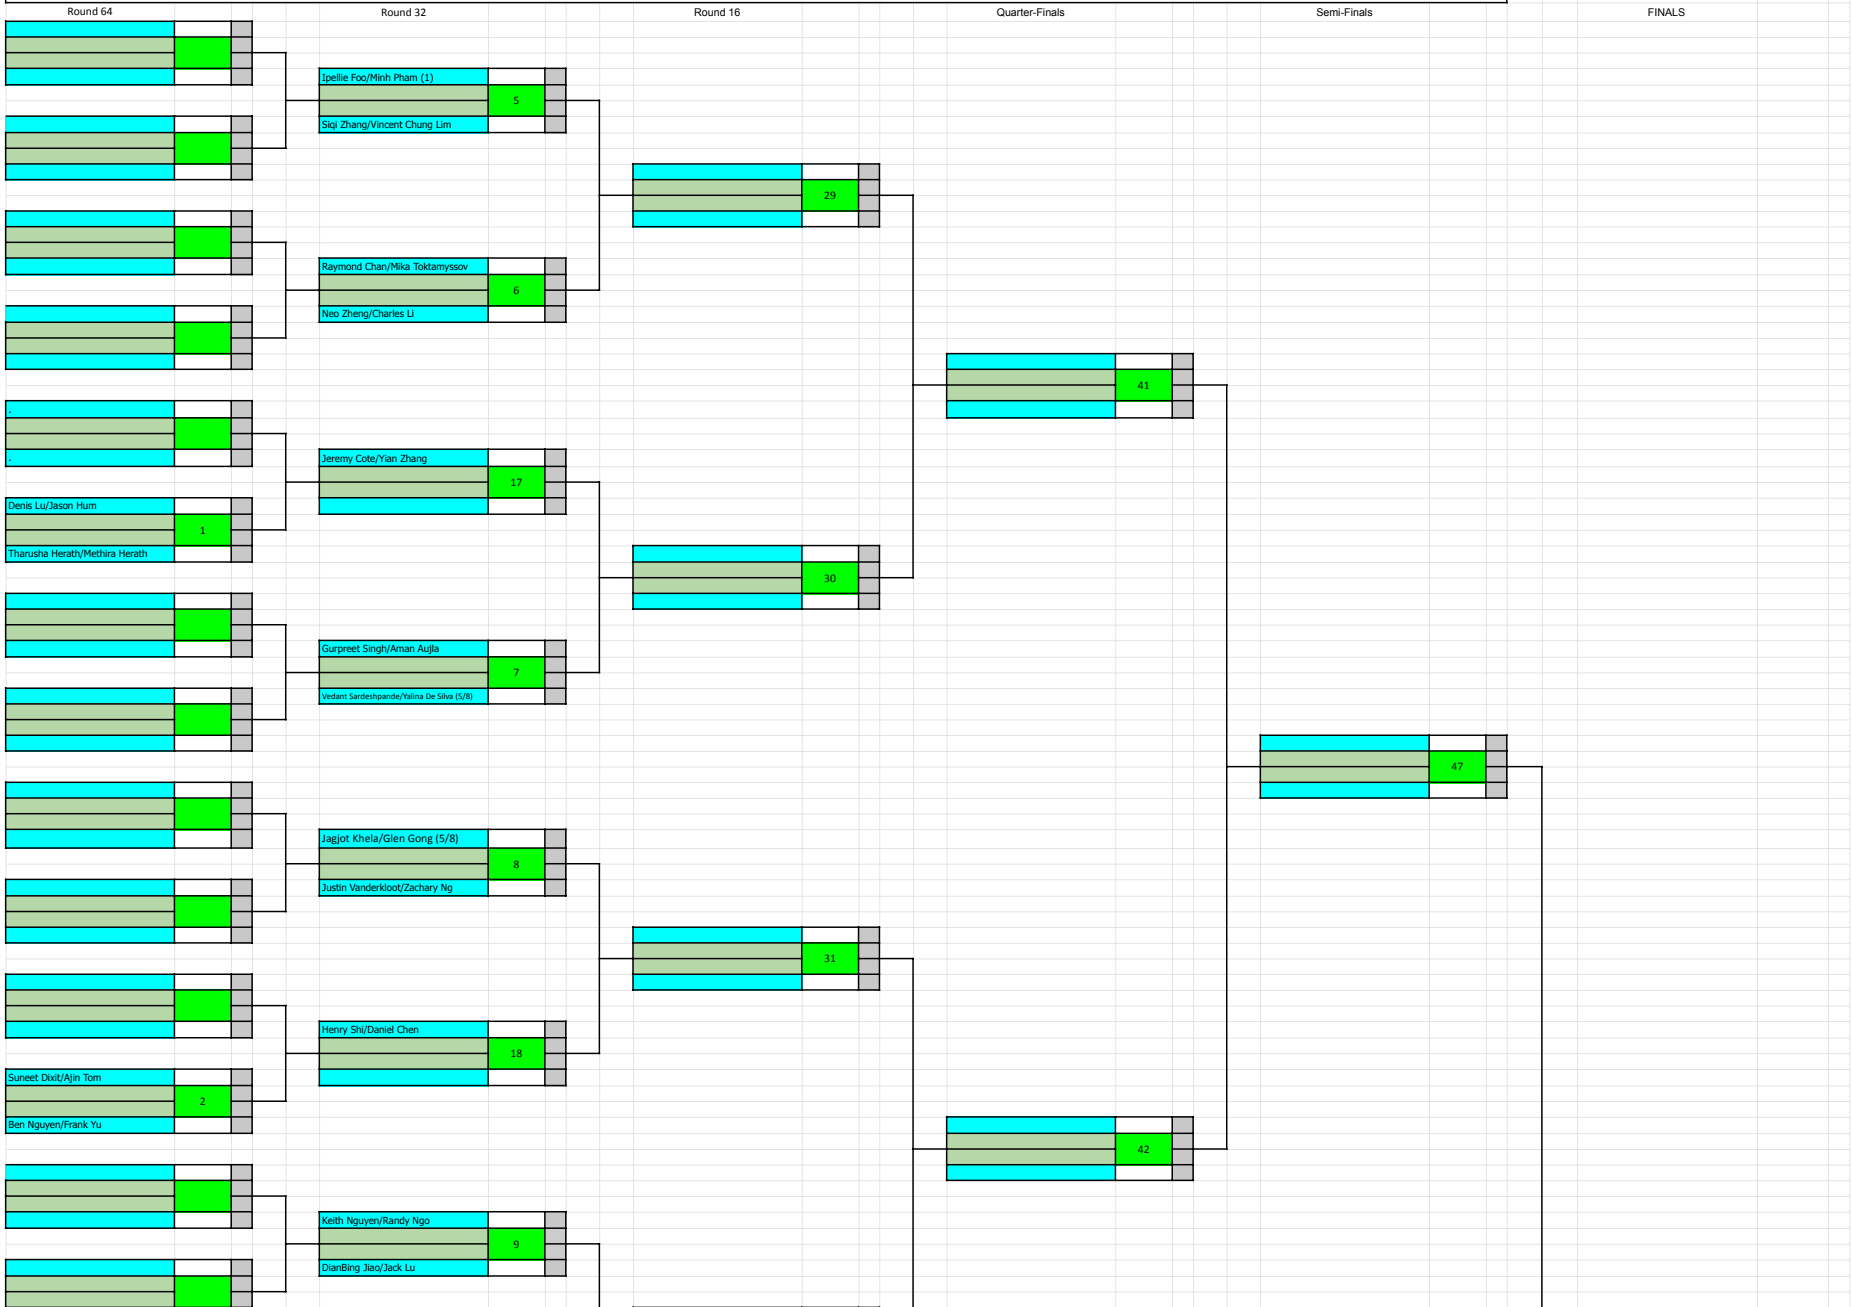

MAIN DRAW

CONSOLATION DRAW