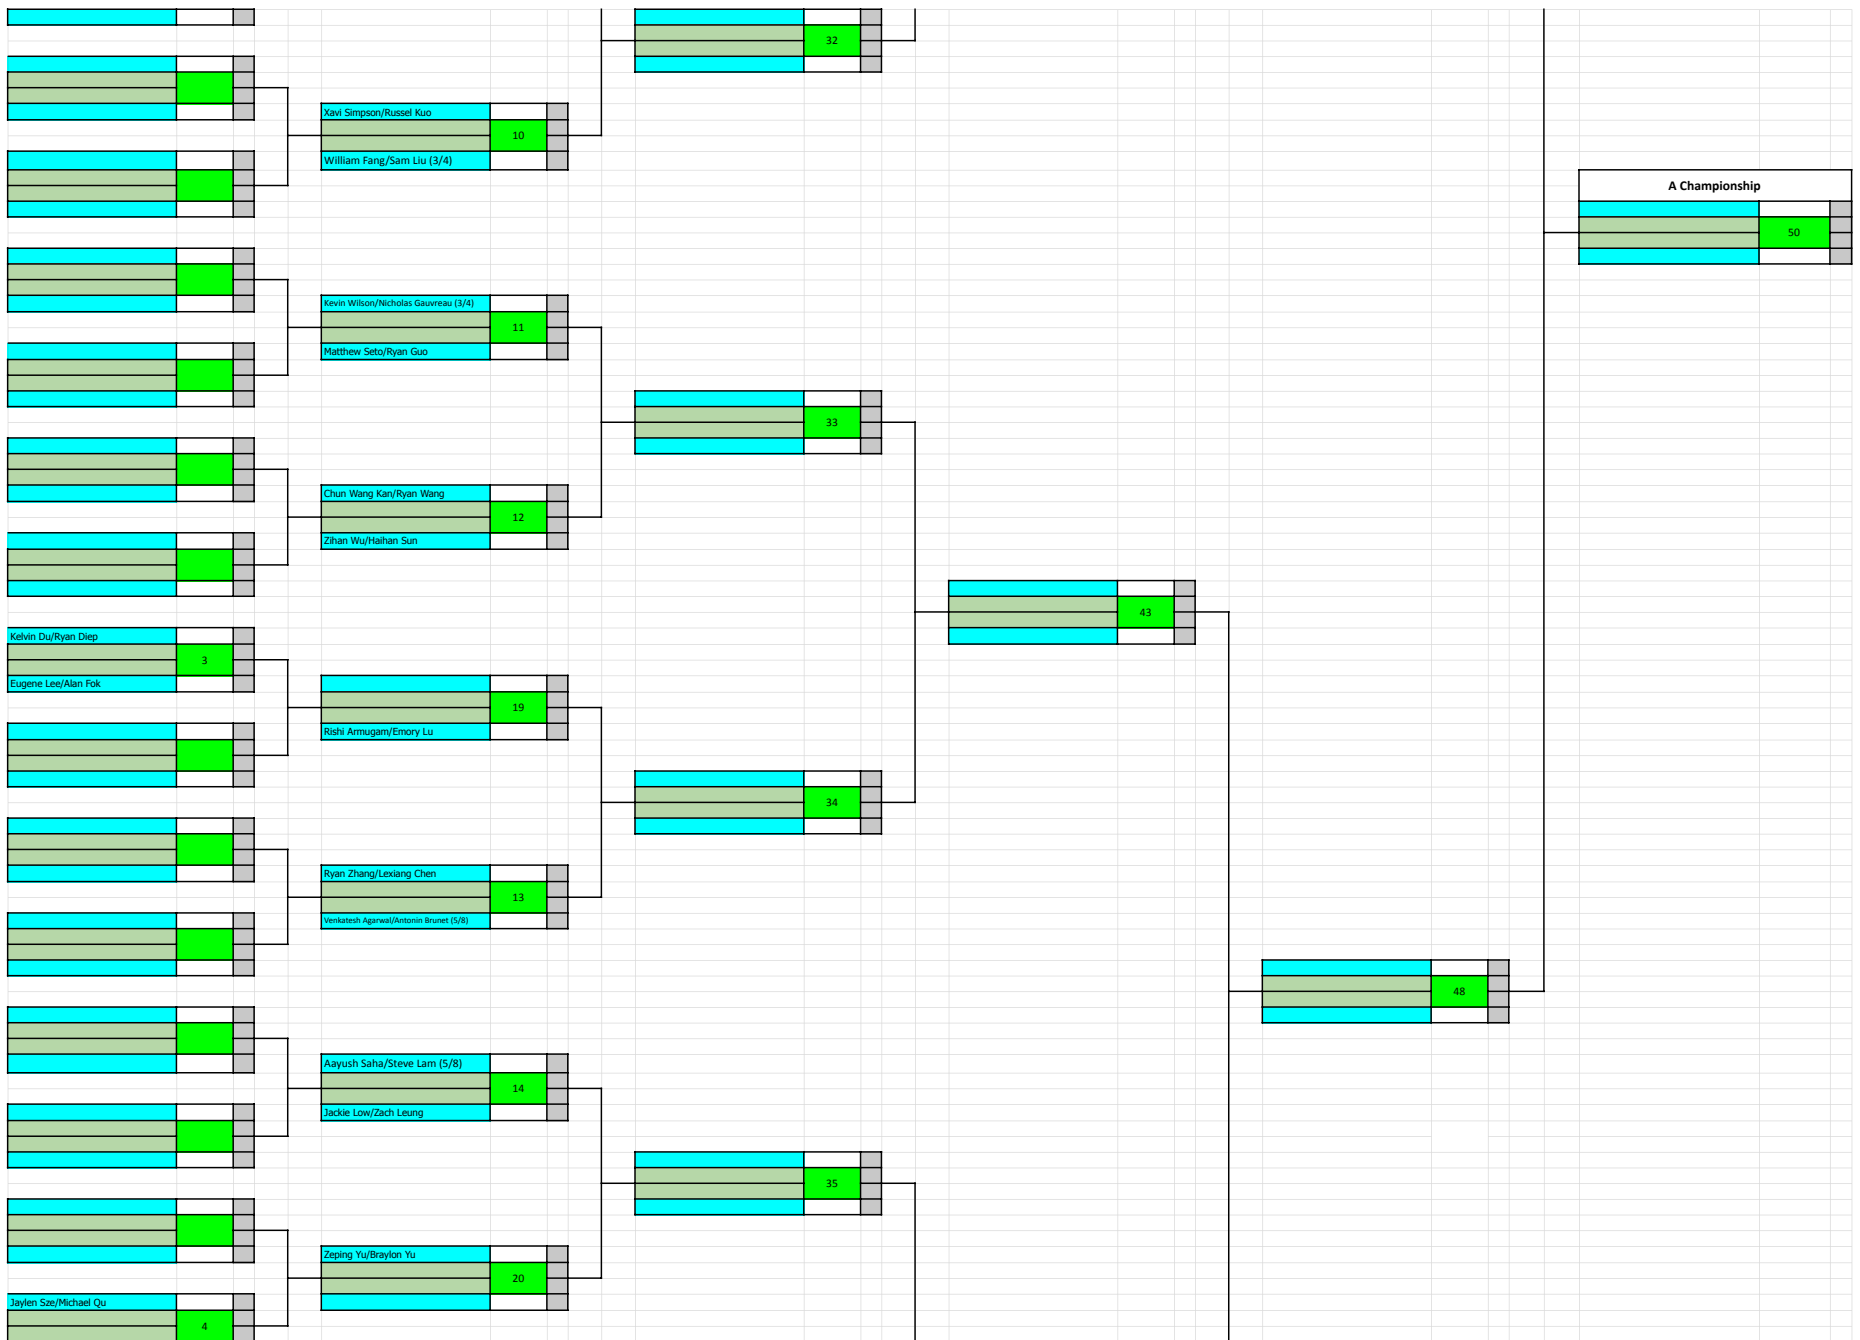

MAIN DRAW

CONSOLATION DRAW