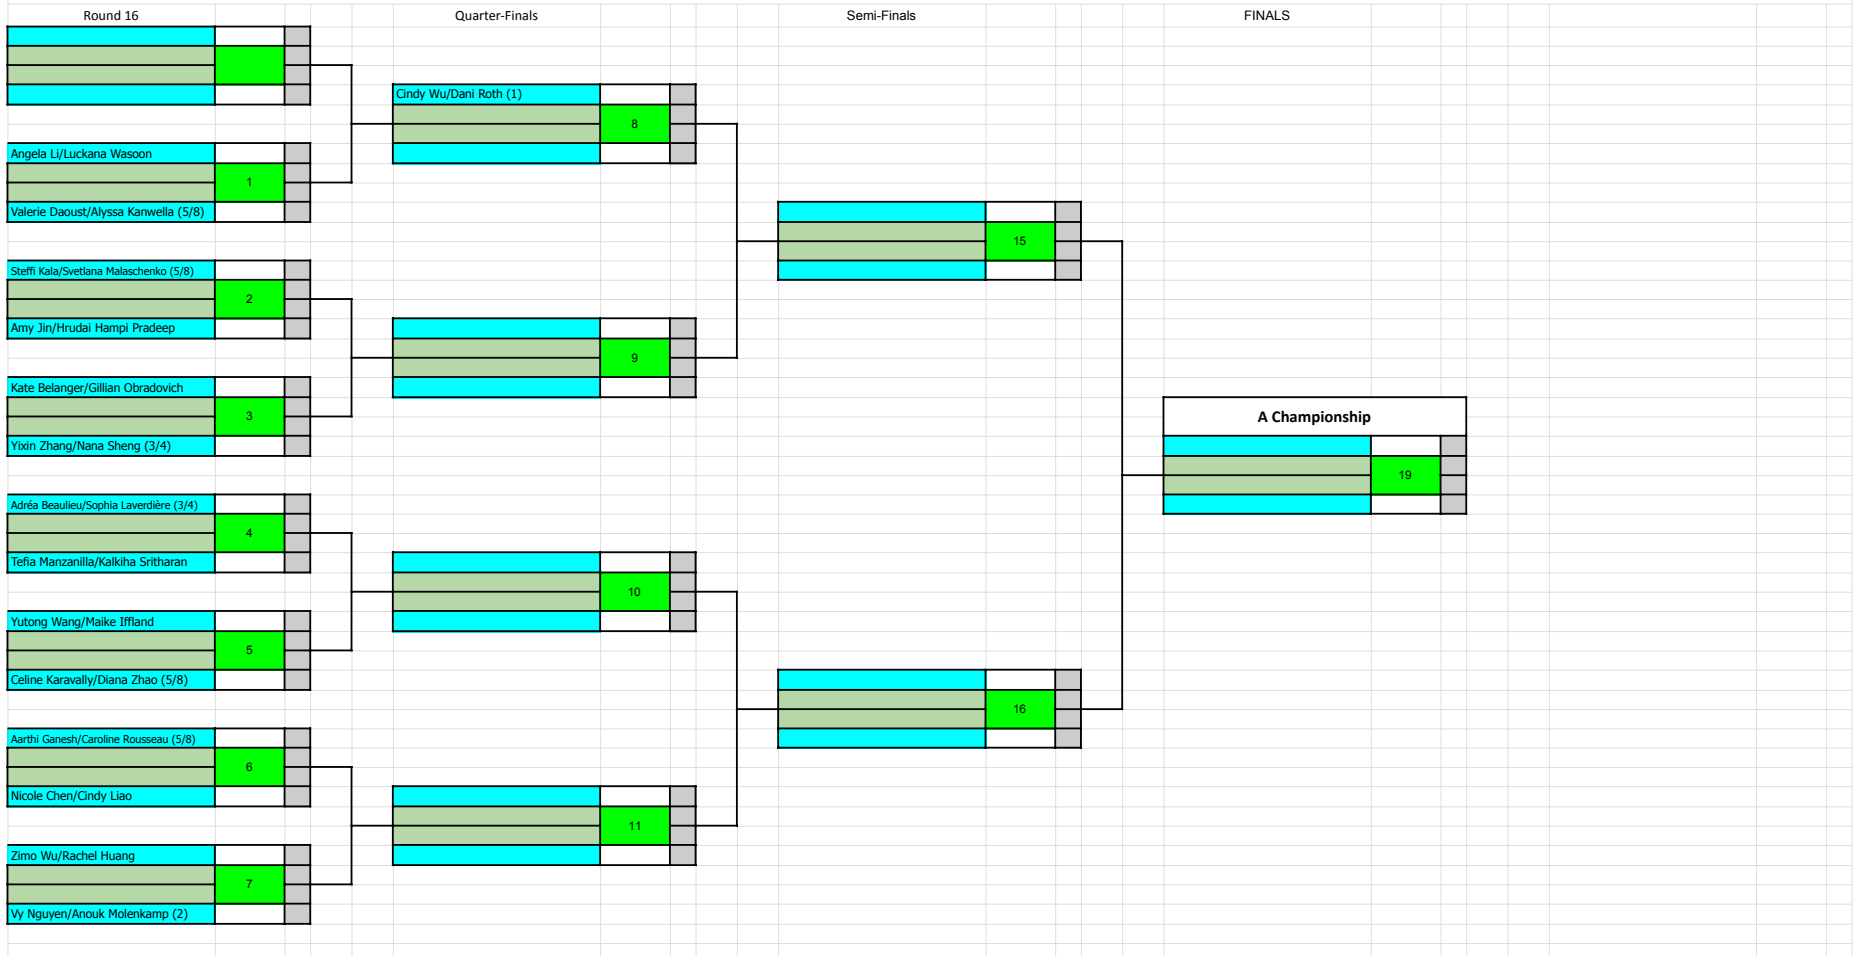

MAIN DRAW

CONSOLATION DRAW

		12	
L3			

L4			
		13	
L5			

L6			
		14	
L7			

		18	

B Championship		
		20