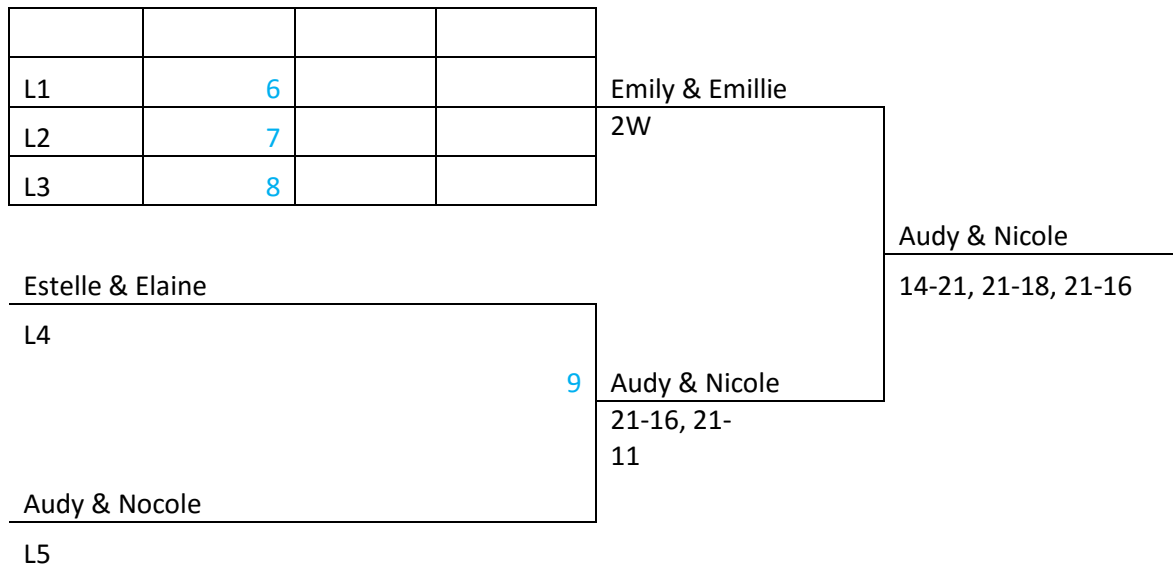

# 2016 ODBA Social Tournament

## LD-A

	Emily & Emillie	Roxanne & Riza	Cindy & Annie	Total	
Emily & Emillie		21-15, 21-12	21-13, 29-27	2W	1st
Roxanne & Riza	15-21, 12-21		21-17, 21-12	1W, 1L	2nd
Cindy & Annie	13-21, 27-29	17-21, 12-21		2L	3rd