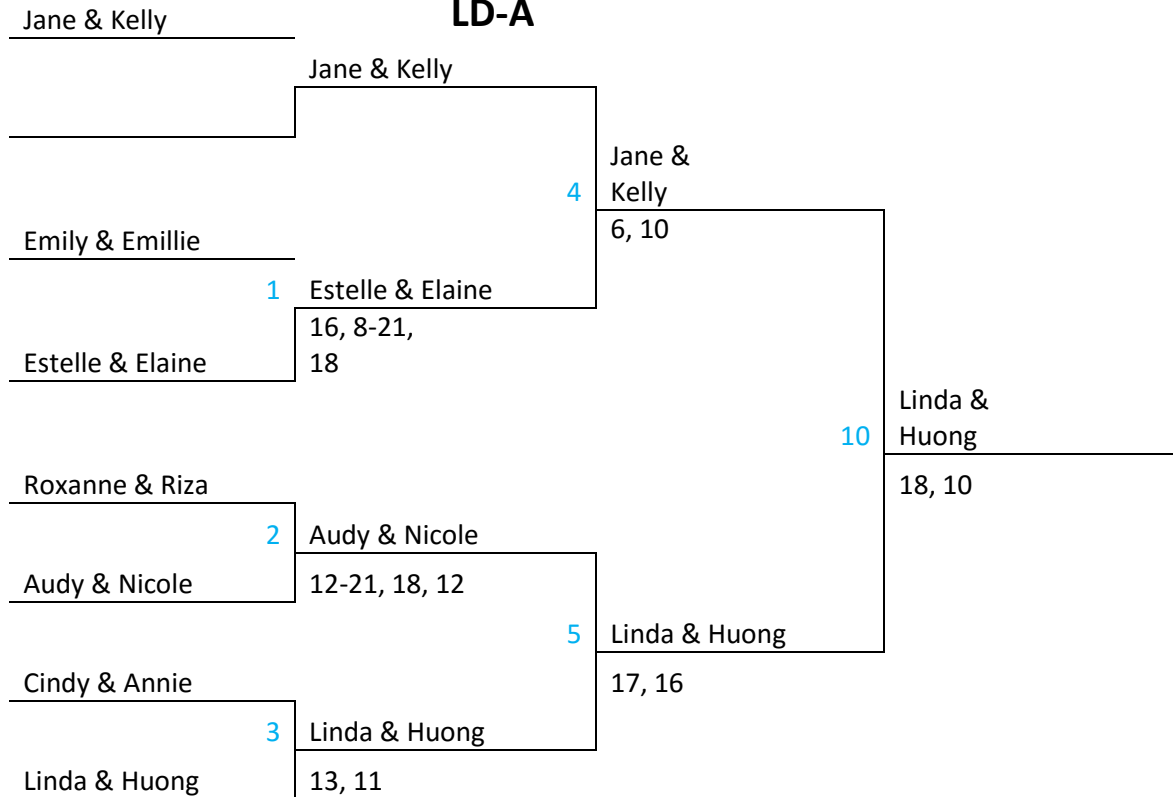

# 2016 ODBA Social Tournament

## LD-A

	Emily & Emillie	Roxanne & Riza	Cindy & Annie	Total	
Emily & Emillie		21-15, 21-12	21-13, 29-27	2W	1st
Roxanne & Riza	15-21, 12-21		21-17, 21-12	1W, 1L	2nd
Cindy & Annie	13-21, 27-29	17-21, 12-21		2L	3rd